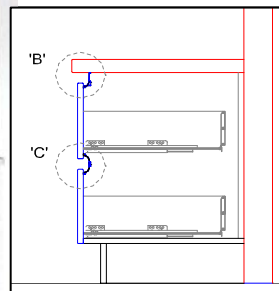

GOLA ALUMINIUM PROFILE HANDLES