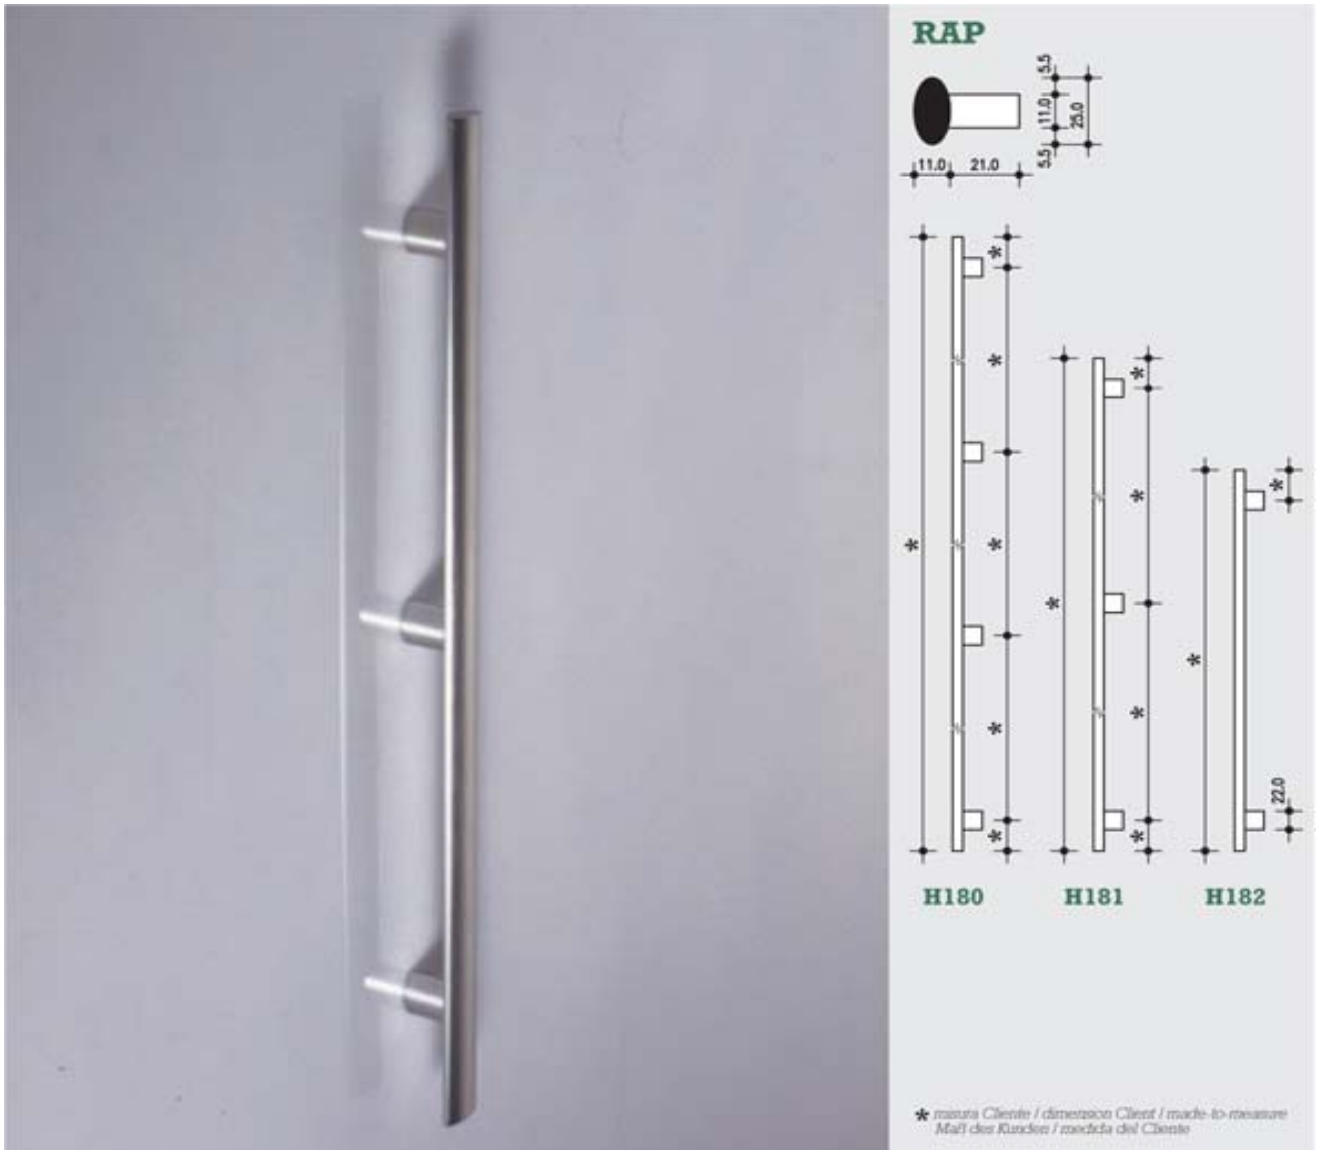

Matt	<b>498018M</b>
Brille	<b>498018B</b>

**HANDY**

Handles for Furniture

**HANDY**

1

867116	160cc		Finish: Stainless steel effect	
860738	160cc		Finish : Nickel matt L170 X H12 X D20	
861060	128cc		Finish : Concrete Matt L153 X H 10 X D19	
877992	192cc		Finish: Stainless steel effect	
878028	128cc		Finish: Stainless steel effect	
878024	224cc			
879916	160CC		Finish: Stainless steel effect	
879925	256CC			

Code	Overall Length
180050	480 mm
180900	880 mm
180120	1180 mm

**Material**

Brille Finished Anodised Aluminium

**Contry of Origin**

ITALY

Application Mood

LUCENTE POP	
Code	Length
492350	497mm
492355	547mm
492360	597 mm
492390	897 mm