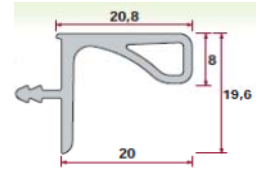

491717 Matt
L3900mm