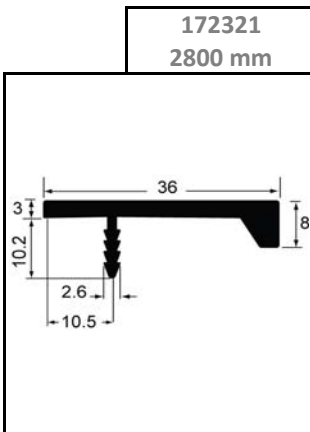

Matt	<b>498018M</b>
Brille	<b>498018B</b>

**HANDY**

Handles for Furniture

**HANDY**

1

867116	160cc		Finish: Stainless steel effect	
860738	160cc		Finish : Nickel matt L170 X H12 X D20	
861060	128cc		Finish : Concrete Matt L153 X H 10 X D19	
877992	192cc		Finish: Stainless steel effect	
878028	128cc		Finish: Stainless steel effect	
878024	224cc			
879916	160CC		Finish: Stainless steel effect	
879925	256CC			

<p>868932</p> 			<p>Recessed Handle L44 x H35 X D15</p>
<p>860802</p> 			<p>Recessed handle L224 X H34 X D14</p>
<p>862276</p> 			<p>For glass doors Chrome Polished finish Double sided</p>
<p>861158</p> 			<p>For glass doors Concrete Matt finish Double sided L150 X H31 X D14</p>
<p>861097</p> 			<p>Recess For Timber door Concrete Matt finish Double sided L150 X H32 X D14</p>
<p>860756</p> 			<p>Recess For Timber door Concrete Matt finish Single sided L150 X H38 X D15</p>

Code	Overall Length
180050	480 mm
180900	880 mm
180120	1180 mm

**Material**

Brille Finished Anodised Aluminium

**Contry of Origin**

ITALY

Application Mood

LUCENTE POP	
Code	Length
492350	497mm
492355	547mm
492360	597 mm
492390	897 mm