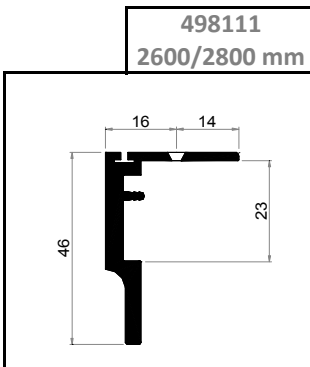

<p>868932</p> 			<p>Recessed Handle L44 x H35 X D15</p>
<p>860802</p> 			<p>Recessed handle L224 X H34 X D14</p>
<p>862276</p> 			<p>For glass doors Chrome Polished finish Double sided</p>
<p>861158</p> 			<p>For glass doors Concrete Matt finish Double sided L150 X H31 X D14</p>
<p>861097</p> 			<p>Recess For Timber door Concrete Matt finish Double sided L150 X H32 X D14</p>
<p>860756</p> 			<p>Recess For Timber door Concrete Matt finish Single sided L150 X H38 X D15</p>

Code	Overall Length
180050	480 mm
180900	880 mm
180120	1180 mm

**Material**

Brille Finished Anodised Aluminium

**Contry of Origin**

ITALY

Application Mood

LUCENTE POP	
Code	Length
492350	497mm
492355	547mm
492360	597 mm
492390	897 mm