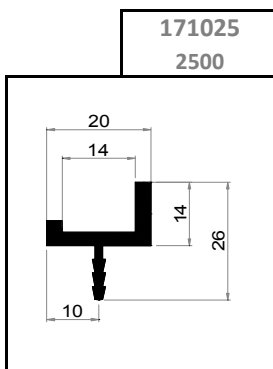

<p>868932</p> 			<p>Recessed Handle L44 x H35 X D15</p>
<p>860802</p> 			<p>Recessed handle L224 X H34 X D14</p>
<p>862276</p> 			<p>For glass doors Chrome Polished finish Double sided</p>
<p>861158</p> 			<p>For glass doors Concrete Matt finish Double sided L150 X H31 X D14</p>
<p>861097</p> 			<p>Recess For Timber door Concrete Matt finish Double sided L150 X H32 X D14</p>
<p>860756</p> 			<p>Recess For Timber door Concrete Matt finish Single sided L150 X H38 X D15</p>

Code	Overall Length
180050	480 mm
180900	880 mm
180120	1180 mm

**Material**

Brille Finished Anodised Aluminium

**Contry of Origin**

ITALY

Application Mood

LUCENTE POP	
Code	Length
492350	497mm
492355	547mm
492360	597 mm
492390	897 mm