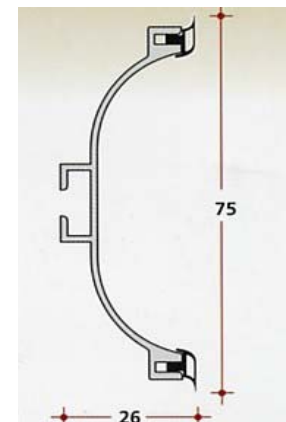

**498300** Matt  
**498301** Brille  
L3900mm

- Features**
- For LED lights insert
- For Laminate Insert : 0.7-0.9mm
- Finish**
- Aluminium Matt
- Length**
- 4100mm
- Fastening**
- System connectors

**Finish**

SS - Stainless Steel Effect  
White - Painted

**Length**

4100mm

**Fastening**

System connectors

**498006 SS**

**498007 SS**

**498006 White**

Code	Overall Length
180050	480 mm
180900	880 mm
180120	1180 mm

**Material**

Brille Finished Anodised Aluminium

**Contry of Origin**

ITALY

Application Mood

LUCENTE POP	
Code	Length
492350	497mm
492355	547mm
492360	597 mm
492390	897 mm

## SLEEK 200 300 400

Aluminium Handle Profiles for Cabinet Doors

**SLEEK**  
200/300/400

Manufactured in FRANCE

Application Mood on Cabinet Section

SLEEK 200		SLEEK 300		SLEEK 400	
Code	Length mm	Code	Length mm	Code	Length mm
120030	297	138030	297	160040	397
120040	397	138040	397	160045	447
120045	447	138045	447	160050	497
120050	497	138050	497	160060	597
120060	597	138060	597		
120080	797	138080	797		
120090	897	138090	897		
120120	1197	138120	1197		
		138250	2500		