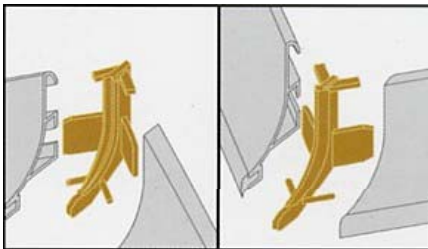

Internal External
498137 Mitre Connectors