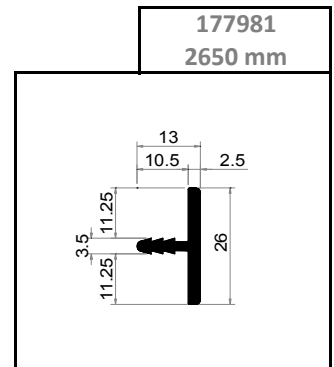

Matt	<b>498018M</b>
Brille	<b>498018B</b>

**HANDY**

Handles for Furniture

**HANDY**

1

867116	160cc		Finish: Stainless steel effect	
860738	160cc		Finish : Nickel matt L170 X H12 X D20	
861060	128cc		Finish : Concrete Matt L153 X H 10 X D19	
877992	192cc		Finish: Stainless steel effect	
878028	128cc		Finish: Stainless steel effect	
878024	224cc			
879916	160CC		Finish: Stainless steel effect	
879925	256CC			

<p>868932</p> 			<p>Recessed Handle L44 x H35 X D15</p>
<p>860802</p> 			<p>Recessed handle L224 X H34 X D14</p>
<p>862276</p> 			<p>For glass doors Chrome Polished finish Double sided</p>
<p>861158</p> 			<p>For glass doors Concrete Matt finish Double sided L150 X H31 X D14</p>
<p>861097</p> 			<p>Recess For Timber door Concrete Matt finish Double sided L150 X H32 X D14</p>
<p>860756</p> 			<p>Recess For Timber door Concrete Matt finish Single sided L150 X H38 X D15</p>

Code	Overall Length
180050	480 mm
180900	880 mm
180120	1180 mm

**Material**

Brille Finished Anodised Aluminium

**Contry of Origin**

ITALY

Application Mood

LUCENTE POP	
Code	Length
492350	497mm
492355	547mm
492360	597 mm
492390	897 mm