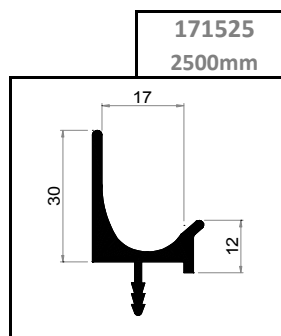

Matt	<b>498018M</b>
Brille	<b>498018B</b>

**HANDY**

Handles for Furniture

**HANDY**

1

867116	160cc		Finish: Stainless steel effect	
860738	160cc		Finish : Nickel matt L170 X H12 X D20	
861060	128cc		Finish : Concrete Matt L153 X H 10 X D19	
877992	192cc		Finish: Stainless steel effect	
878028	128cc		Finish: Stainless steel effect	
878024	224cc			
879916	160CC		Finish: Stainless steel effect	
879925	256CC			

<p>868932</p> 			<p>Recessed Handle L44 x H35 X D15</p>
<p>860802</p> 			<p>Recessed handle L224 X H34 X D14</p>
<p>862276</p> 			<p>For glass doors Chrome Polished finish Double sided</p>
<p>861158</p> 			<p>For glass doors Concrete Matt finish Double sided L150 X H31 X D14</p>
<p>861097</p> 			<p>Recess For Timber door Concrete Matt finish Double sided L150 X H32 X D14</p>
<p>860756</p> 			<p>Recess For Timber door Concrete Matt finish Single sided L150 X H38 X D15</p>

Code	Overall Length
180050	480 mm
180900	880 mm
180120	1180 mm

**Material**

Brille Finished Anodised Aluminium

**Contry of Origin**

ITALY

Application Mood

LUCENTE POP	
Code	Length
492350	497mm
492355	547mm
492360	597 mm
492390	897 mm

## SLEEK 200 300 400

Aluminium Handle Profiles for Cabinet Doors

**SLEEK**  
200/300/400

Manufactured in FRANCE

Application Mood on Cabinet Section

SLEEK 200		SLEEK 300		SLEEK 400	
Code	Length mm	Code	Length mm	Code	Length mm
120030	297	138030	297	160040	397
120040	397	138040	397	160045	447
120045	447	138045	447	160050	497
120050	497	138050	497	160060	597
120060	597	138060	597		
120080	797	138080	797		
120090	897	138090	897		
120120	1197	138120	1197		
		138250	2500		