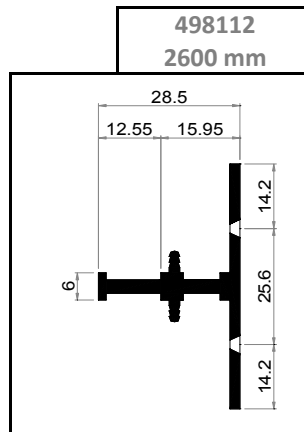

<p>868932</p> 			<p>Recessed Handle L44 x H35 X D15</p>
<p>860802</p> 			<p>Recessed handle L224 X H34 X D14</p>
<p>862276</p> 			<p>For glass doors Chrome Polished finish Double sided</p>
<p>861158</p> 			<p>For glass doors Concrete Matt finish Double sided L150 X H31 X D14</p>
<p>861097</p> 			<p>Recess For Timber door Concrete Matt finish Double sided L150 X H32 X D14</p>
<p>860756</p> 			<p>Recess For Timber door Concrete Matt finish Single sided L150 X H38 X D15</p>

Code	Overall Length
180050	480 mm
180900	880 mm
180120	1180 mm

**Material**

Brille Finished Anodised Aluminium

**Contry of Origin**

ITALY

Application Mood

LUCENTE POP	
Code	Length
492350	497mm
492355	547mm
492360	597 mm
492390	897 mm