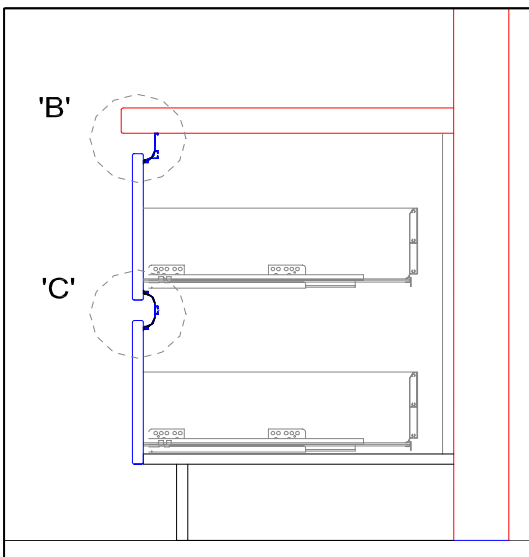

**498300** Matt  
**498301** Brille  
L3900mm

- Features**
- For LED lights insert
- For Laminate Insert : 0.7-0.9mm
- Finish**
- Aluminium Matt
- Length**
- 4100mm
- Fastening**
- System connectors

**Finish**

Code	Overall Length
180050	480 mm
180900	880 mm
180120	1180 mm

**Material**

Brille Finished Anodised Aluminium

**Contry of Origin**

ITALY

Application Mood

LUCENTE POP	
Code	Length
492350	497mm
492355	547mm
492360	597 mm
492390	897 mm