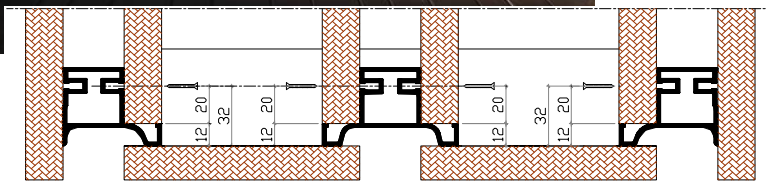

VIVO SYSTEMS

HANDLE SYSTEMS

Handles for Cabinet doors

HANDLE SYSTEMS

FOR GLASS DOORS

RECESSED FOR SLIDING DOORS

GOLA ALUMINIUM PROFILE HANDLES

GOLA

**498300** Matt  
**498301** Brille  
L3900mm

- Features**
- For LED lights insert
- For Laminate Insert : 0.7-0.9mm
- Finish**
- Aluminium Matt
- Length**
- 4100mm
- Fastening**
- System connectors

**Finish**