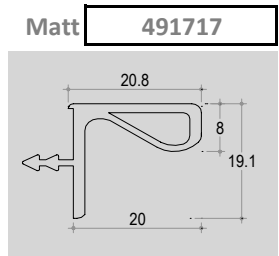

Internal External
498137 Mitre Connectors