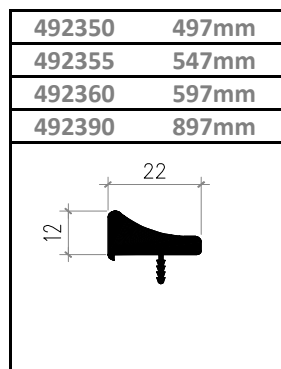

**498300** Matt  
**498301** Brille  
L3900mm

- Features**
- For LED lights insert
- For Laminate Insert : 0.7-0.9mm
- Finish**
- Aluminium Matt
- Length**
- 4100mm
- Fastening**
- System connectors

**Finish**

Matt	<b>498018M</b>
Brille	<b>498018B</b>

**HANDY**

Handles for Furniture

**HANDY**

1

867116	160cc		Finish: Stainless steel effect	
860738	160cc		Finish : Nickel matt L170 X H12 X D20	
861060	128cc		Finish : Concrete Matt L153 X H 10 X D19	
877992	192cc		Finish: Stainless steel effect	
878028	128cc		Finish: Stainless steel effect	
878024	224cc			
879916	160CC		Finish: Stainless steel effect	
879925	256CC			

<p>868932</p> 			<p>Recessed Handle L44 x H35 X D15</p>
<p>860802</p> 			<p>Recessed handle L224 X H34 X D14</p>
<p>862276</p> 			<p>For glass doors Chrome Polished finish Double sided</p>
<p>861158</p> 			<p>For glass doors Concrete Matt finish Double sided L150 X H31 X D14</p>
<p>861097</p> 			<p>Recess For Timber door Concrete Matt finish Double sided L150 X H32 X D14</p>
<p>860756</p> 			<p>Recess For Timber door Concrete Matt finish Single sided L150 X H38 X D15</p>

Code	Overall Length
180050	480 mm
180900	880 mm
180120	1180 mm

**Material**

Brille Finished Anodised Aluminium

**Contry of Origin**

ITALY

Application Mood

LUCENTE POP	
Code	Length
492350	497mm
492355	547mm
492360	597 mm
492390	897 mm