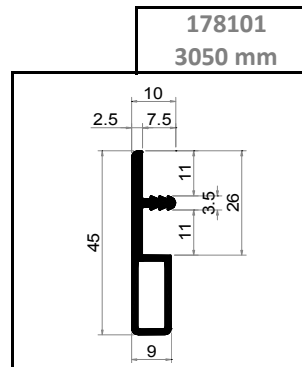

<p>868932</p> 			<p>Recessed Handle L44 x H35 X D15</p>
<p>860802</p> 			<p>Recessed handle L224 X H34 X D14</p>
<p>862276</p> 			<p>For glass doors Chrome Polished finish Double sided</p>
<p>861158</p> 			<p>For glass doors Concrete Matt finish Double sided L150 X H31 X D14</p>
<p>861097</p> 			<p>Recess For Timber door Concrete Matt finish Double sided L150 X H32 X D14</p>
<p>860756</p> 			<p>Recess For Timber door Concrete Matt finish Single sided L150 X H38 X D15</p>

Code	Overall Length
180050	480 mm
180900	880 mm
180120	1180 mm

**Material**

Brille Finished Anodised Aluminium

**Contry of Origin**

ITALY

Application Mood

LUCENTE POP	
Code	Length
492350	497mm
492355	547mm
492360	597 mm
492390	897 mm