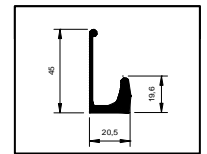

GOLA ALUMINIUM PROFILE HANDLES