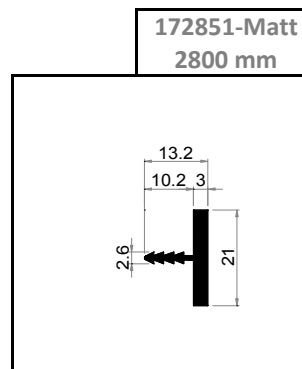

<p>868932</p> 			<p>Recessed Handle L44 x H35 X D15</p>
<p>860802</p> 			<p>Recessed handle L224 X H34 X D14</p>
<p>862276</p> 			<p>For glass doors Chrome Polished finish Double sided</p>
<p>861158</p> 			<p>For glass doors Concrete Matt finish Double sided L150 X H31 X D14</p>
<p>861097</p> 			<p>Recess For Timber door Concrete Matt finish Double sided L150 X H32 X D14</p>
<p>860756</p> 			<p>Recess For Timber door Concrete Matt finish Single sided L150 X H38 X D15</p>

Code	Overall Length
180050	480 mm
180900	880 mm
180120	1180 mm

**Material**

Brille Finished Anodised Aluminium

**Contry of Origin**

ITALY

Application Mood

LUCENTE POP	
Code	Length
492350	497mm
492355	547mm
492360	597 mm
492390	897 mm