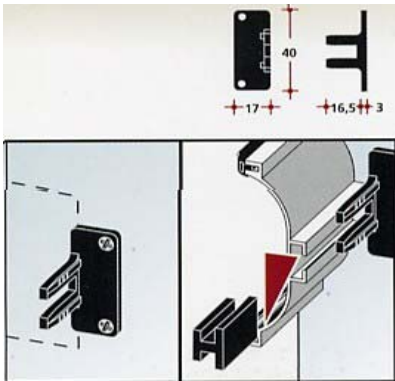

498106 Fastening connectors