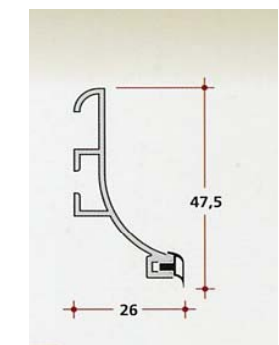

Brille **498101**

Brille **498001**
Matt **498000**