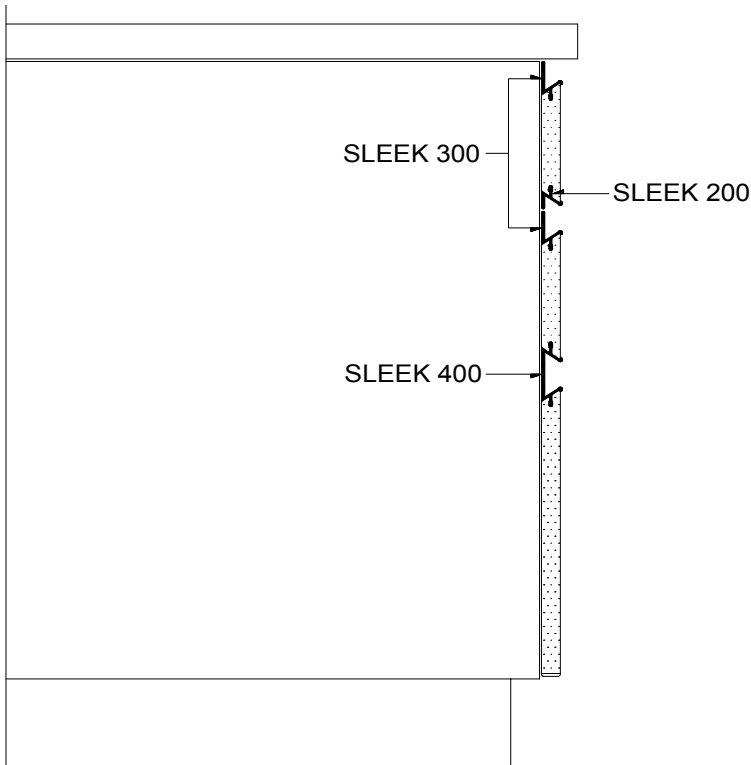

VIVO SYSTEMS

SLEEK 200 300 400

Aluminium Handle Profiles for Cabinet Doors

SLEEK
200/300/400

Manufactured in FRANCE

Application Mood on Cabinet Section

SLEEK 200		SLEEK 300		SLEEK 400	
Code	Length mm	Code	Length mm	Code	Length mm
120030	297	138030	297	160040	397
120040	397	138040	397	160045	447
120045	447	138045	447	160050	497
120050	497	138050	497	160060	597
120060	597	138060	597		
120080	797	138080	797		
120090	897	138090	897		
120120	1197	138120	1197		
		138250	2500