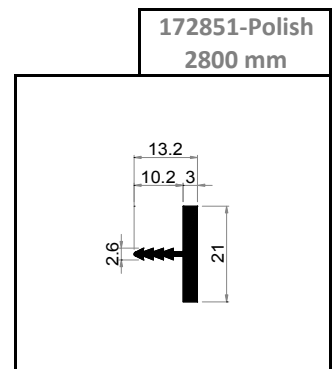

Matt	<b>498018M</b>
Brille	<b>498018B</b>

**HANDY**

Handles for Furniture

**HANDY**

1

867116	160cc		Finish: Stainless steel effect	
860738	160cc		Finish : Nickel matt L170 X H12 X D20	
861060	128cc		Finish : Concrete Matt L153 X H 10 X D19	
877992	192cc		Finish: Stainless steel effect	
878028	128cc		Finish: Stainless steel effect	
878024	224cc			
879916	160CC		Finish: Stainless steel effect	
879925	256CC			

<p>868932</p> 			<p>Recessed Handle L44 x H35 X D15</p>
<p>860802</p> 			<p>Recessed handle L224 X H34 X D14</p>
<p>862276</p> 			<p>For glass doors Chrome Polished finish Double sided</p>
<p>861158</p> 			<p>For glass doors Concrete Matt finish Double sided L150 X H31 X D14</p>
<p>861097</p> 			<p>Recess For Timber door Concrete Matt finish Double sided L150 X H32 X D14</p>
<p>860756</p> 			<p>Recess For Timber door Concrete Matt finish Single sided L150 X H38 X D15</p>

Code	Overall Length
180050	480 mm
180900	880 mm
180120	1180 mm

**Material**

Brille Finished Anodised Aluminium

**Contry of Origin**

ITALY

Application Mood

LUCENTE POP	
Code	Length
492350	497mm
492355	547mm
492360	597 mm
492390	897 mm