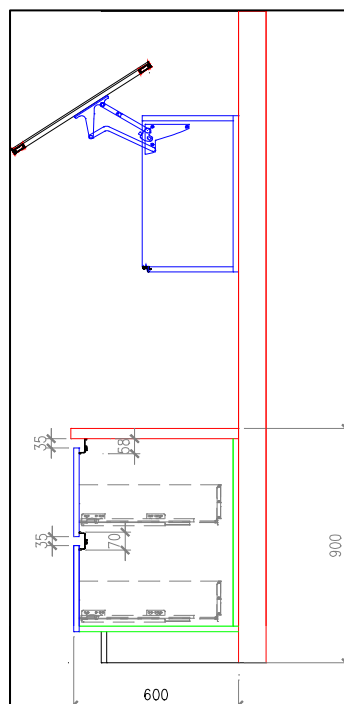

498007 White