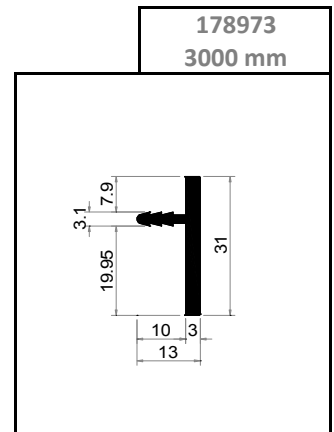

<p>868932</p> 			<p>Recessed Handle L44 x H35 X D15</p>
<p>860802</p> 			<p>Recessed handle L224 X H34 X D14</p>
<p>862276</p> 			<p>For glass doors Chrome Polished finish Double sided</p>
<p>861158</p> 			<p>For glass doors Concrete Matt finish Double sided L150 X H31 X D14</p>
<p>861097</p> 			<p>Recess For Timber door Concrete Matt finish Double sided L150 X H32 X D14</p>
<p>860756</p> 			<p>Recess For Timber door Concrete Matt finish Single sided L150 X H38 X D15</p>

Code	Overall Length
180050	480 mm
180900	880 mm
180120	1180 mm

**Material**

Brille Finished Anodised Aluminium

**Contry of Origin**

ITALY

Application Mood

LUCENTE POP	
Code	Length
492350	497mm
492355	547mm
492360	597 mm
492390	897 mm