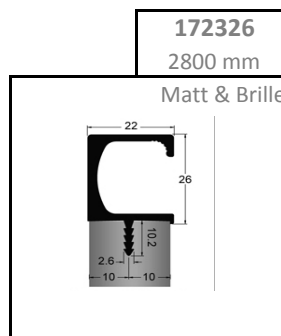

Matt	<b>498018M</b>
Brille	<b>498018B</b>

**HANDY**

Handles for Furniture

**HANDY**

1

867116	160cc		Finish: Stainless steel effect	
860738	160cc		Finish : Nickel matt L170 X H12 X D20	
861060	128cc		Finish : Concrete Matt L153 X H 10 X D19	
877992	192cc		Finish: Stainless steel effect	
878028	128cc		Finish: Stainless steel effect	
878024	224cc			
879916	160CC		Finish: Stainless steel effect	
879925	256CC			

<p>868932</p> 			<p>Recessed Handle L44 x H35 X D15</p>
<p>860802</p> 			<p>Recessed handle L224 X H34 X D14</p>
<p>862276</p> 			<p>For glass doors Chrome Polished finish Double sided</p>
<p>861158</p> 			<p>For glass doors Concrete Matt finish Double sided L150 X H31 X D14</p>
<p>861097</p> 			<p>Recess For Timber door Concrete Matt finish Double sided L150 X H32 X D14</p>
<p>860756</p> 			<p>Recess For Timber door Concrete Matt finish Single sided L150 X H38 X D15</p>

Code	Overall Length
180050	480 mm
180900	880 mm
180120	1180 mm

**Material**

Brille Finished Anodised Aluminium

**Contry of Origin**

ITALY

Application Mood

LUCENTE POP	
Code	Length
492350	497mm
492355	547mm
492360	597 mm
492390	897 mm