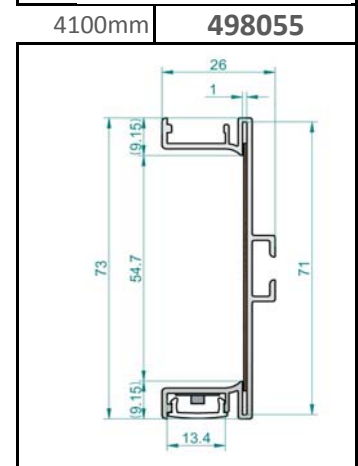

**498300** Matt  
**498301** Brille  
L3900mm

- Features**
- For LED lights insert
- For Laminate Insert : 0.7-0.9mm
- Finish**
- Aluminium Matt
- Length**
- 4100mm
- Fastening**
- System connectors

**Finish**

<p>868932</p> 			<p>Recessed Handle L44 x H35 X D15</p>
<p>860802</p> 			<p>Recessed handle L224 X H34 X D14</p>
<p>862276</p> 			<p>For glass doors Chrome Polished finish Double sided</p>
<p>861158</p> 			<p>For glass doors Concrete Matt finish Double sided L150 X H31 X D14</p>
<p>861097</p> 			<p>Recess For Timber door Concrete Matt finish Double sided L150 X H32 X D14</p>
<p>860756</p> 			<p>Recess For Timber door Concrete Matt finish Single sided L150 X H38 X D15</p>

Code	Overall Length
180050	480 mm
180900	880 mm
180120	1180 mm

**Material**

Brille Finished Anodised Aluminium

**Contry of Origin**

ITALY

Application Mood

LUCENTE POP	
Code	Length
492350	497mm
492355	547mm
492360	597 mm
492390	897 mm

## SLEEK 200 300 400

Aluminium Handle Profiles for Cabinet Doors

**SLEEK**  
200/300/400

Manufactured in FRANCE

Application Mood on Cabinet Section

SLEEK 200		SLEEK 300		SLEEK 400	
Code	Length mm	Code	Length mm	Code	Length mm
120030	297	138030	297	160040	397
120040	397	138040	397	160045	447
120045	447	138045	447	160050	497
120050	497	138050	497	160060	597
120060	597	138060	597		
120080	797	138080	797		
120090	897	138090	897		
120120	1197	138120	1197		
		138250	2500		