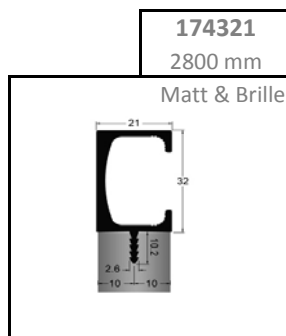

Matt	<b>498018M</b>
Brille	<b>498018B</b>

**HANDY**

Handles for Furniture

**HANDY**

1

867116	160cc		Finish: Stainless steel effect	
860738	160cc		Finish : Nickel matt L170 X H12 X D20	
861060	128cc		Finish : Concrete Matt L153 X H 10 X D19	
877992	192cc		Finish: Stainless steel effect	
878028	128cc		Finish: Stainless steel effect	
878024	224cc			
879916	160CC		Finish: Stainless steel effect	
879925	256CC			

<p>868932</p> 			<p>Recessed Handle L44 x H35 X D15</p>
<p>860802</p> 			<p>Recessed handle L224 X H34 X D14</p>
<p>862276</p> 			<p>For glass doors Chrome Polished finish Double sided</p>
<p>861158</p> 			<p>For glass doors Concrete Matt finish Double sided L150 X H31 X D14</p>
<p>861097</p> 			<p>Recess For Timber door Concrete Matt finish Double sided L150 X H32 X D14</p>
<p>860756</p> 			<p>Recess For Timber door Concrete Matt finish Single sided L150 X H38 X D15</p>

Code	Overall Length
180050	480 mm
180900	880 mm
180120	1180 mm

**Material**

Brille Finished Anodised Aluminium

**Contry of Origin**

ITALY

Application Mood

LUCENTE POP	
Code	Length
492350	497mm
492355	547mm
492360	597 mm
492390	897 mm