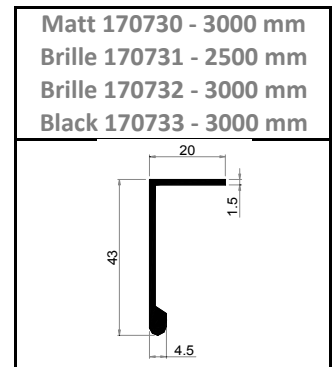

Matt	<b>498018M</b>
Brille	<b>498018B</b>

**HANDY**

Handles for Furniture

**HANDY**

1

867116	160cc		Finish: Stainless steel effect	
860738	160cc		Finish : Nickel matt L170 X H12 X D20	
861060	128cc		Finish : Concrete Matt L153 X H 10 X D19	
877992	192cc		Finish: Stainless steel effect	
878028	128cc		Finish: Stainless steel effect	
878024	224cc			
879916	160CC		Finish: Stainless steel effect	
879925	256CC			

<p>868932</p> 			<p>Recessed Handle L44 x H35 X D15</p>
<p>860802</p> 			<p>Recessed handle L224 X H34 X D14</p>
<p>862276</p> 			<p>For glass doors Chrome Polished finish Double sided</p>
<p>861158</p> 			<p>For glass doors Concrete Matt finish Double sided L150 X H31 X D14</p>
<p>861097</p> 			<p>Recess For Timber door Concrete Matt finish Double sided L150 X H32 X D14</p>
<p>860756</p> 			<p>Recess For Timber door Concrete Matt finish Single sided L150 X H38 X D15</p>

Code	Overall Length
180050	480 mm
180900	880 mm
180120	1180 mm

**Material**

Brille Finished Anodised Aluminium

**Contry of Origin**

ITALY

Application Mood

LUCENTE POP	
Code	Length
492350	497mm
492355	547mm
492360	597 mm
492390	897 mm