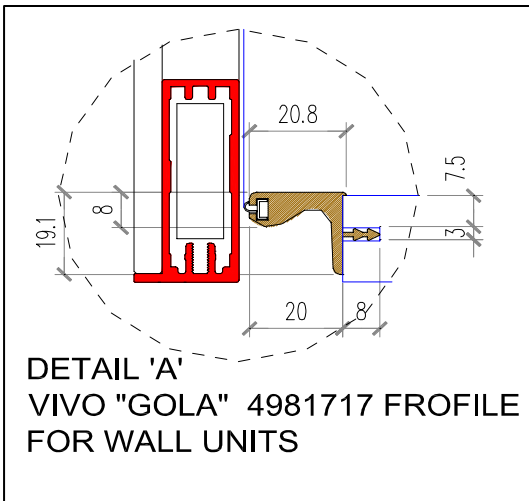

**498300** Matt  
**498301** Brille  
L3900mm

- Features**
- For LED lights insert
- For Laminate Insert : 0.7-0.9mm
- Finish**
- Aluminium Matt
- Length**
- 4100mm
- Fastening**
- System connectors

**Finish**

Code	Overall Length
180050	480 mm
180900	880 mm
180120	1180 mm

**Material**

Brille Finished Anodised Aluminium

**Contry of Origin**

ITALY

Application Mood

LUCENTE POP	
Code	Length
492350	497mm
492355	547mm
492360	597 mm
492390	897 mm