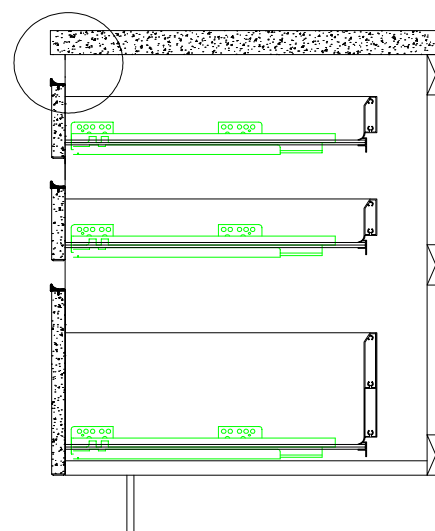

<p>868932</p> 			<p>Recessed Handle L44 x H35 X D15</p>
<p>860802</p> 			<p>Recessed handle L224 X H34 X D14</p>
<p>862276</p> 			<p>For glass doors Chrome Polished finish Double sided</p>
<p>861158</p> 			<p>For glass doors Concrete Matt finish Double sided L150 X H31 X D14</p>
<p>861097</p> 			<p>Recess For Timber door Concrete Matt finish Double sided L150 X H32 X D14</p>
<p>860756</p> 			<p>Recess For Timber door Concrete Matt finish Single sided L150 X H38 X D15</p>

Code	Overall Length
180050	480 mm
180900	880 mm
180120	1180 mm

**Material**

Brille Finished Anodised Aluminium

**Contry of Origin**

ITALY

Application Mood

LUCENTE POP	
Code	Length
492350	497mm
492355	547mm
492360	597 mm
492390	897 mm

## SLEEK 200 300 400

Aluminium Handle Profiles for Cabinet Doors

**SLEEK**  
200/300/400

Manufactured in FRANCE

Application Mood on Cabinet Section

SLEEK 200		SLEEK 300		SLEEK 400	
Code	Length mm	Code	Length mm	Code	Length mm
120030	297	138030	297	160040	397
120040	397	138040	397	160045	447
120045	447	138045	447	160050	497
120050	497	138050	497	160060	597
120060	597	138060	597		
120080	797	138080	797		
120090	897	138090	897		
120120	1197	138120	1197		
		138250	2500		