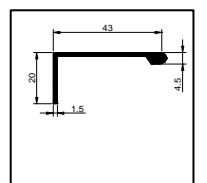

GOLA ALUMINIUM PROFILE HANDLES