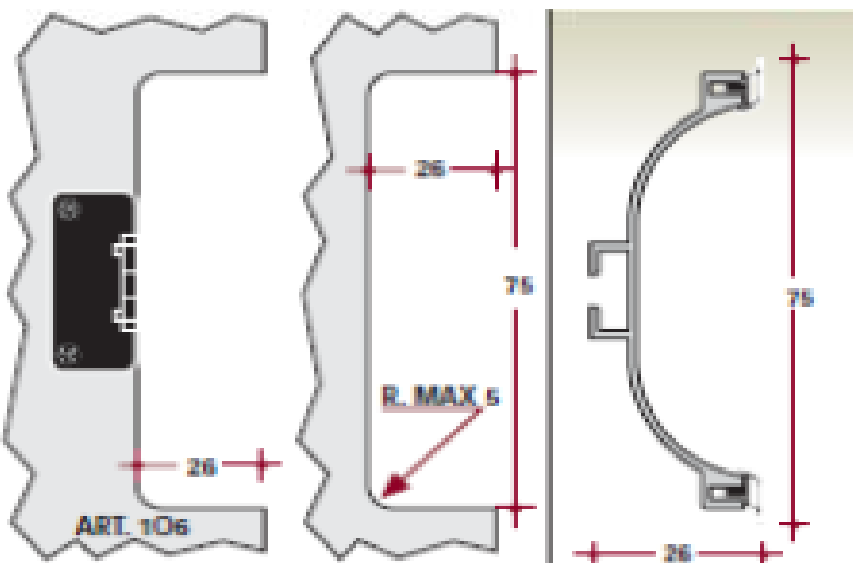

**498103** End Caps

**498105** End Caps

Brille **498101**

Brille **498001**  
Matt **498000**

Brille **498301**  
Matt **498300**

L4200mm

Matt	<b>498012M</b>
Brille	<b>498012B</b>

L4200mm

<p>868932</p> 			<p>Recessed Handle L44 x H35 X D15</p>
<p>860802</p> 			<p>Recessed handle L224 X H34 X D14</p>
<p>862276</p> 			<p>For glass doors Chrome Polished finish Double sided</p>
<p>861158</p> 			<p>For glass doors Concrete Matt finish Double sided L150 X H31 X D14</p>
<p>861097</p> 			<p>Recess For Timber door Concrete Matt finish Double sided L150 X H32 X D14</p>
<p>860756</p> 			<p>Recess For Timber door Concrete Matt finish Single sided L150 X H38 X D15</p>

Code	Overall Length
180050	480 mm
180900	880 mm
180120	1180 mm

**Material**

Brille Finished Anodised Aluminium

**Contry of Origin**

ITALY

Application Mood

LUCENTE POP	
Code	Length
492350	497mm
492355	547mm
492360	597 mm
492390	897 mm