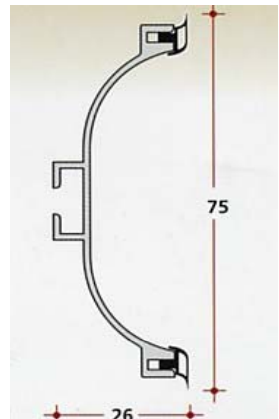

**498103** End Caps

**498105** End Caps

Brille **498101**

Brille **498001**  
Matt **498000**

Brille **498301**  
Matt **498300**

L4200mm

Matt	<b>498012M</b>
Brille	<b>498012B</b>

L4200mm

<p>868932</p> 			<p>Recessed Handle L44 x H35 X D15</p>
<p>860802</p> 			<p>Recessed handle L224 X H34 X D14</p>
<p>862276</p> 			<p>For glass doors Chrome Polished finish Double sided</p>
<p>861158</p> 			<p>For glass doors Concrete Matt finish Double sided L150 X H31 X D14</p>
<p>861097</p> 			<p>Recess For Timber door Concrete Matt finish Double sided L150 X H32 X D14</p>
<p>860756</p> 			<p>Recess For Timber door Concrete Matt finish Single sided L150 X H38 X D15</p>

Code	Overall Length
180050	480 mm
180900	880 mm
180120	1180 mm

**Material**

Brille Finished Anodised Aluminium

**Contry of Origin**

ITALY

Application Mood

LUCENTE POP	
Code	Length
492350	497mm
492355	547mm
492360	597 mm
492390	897 mm