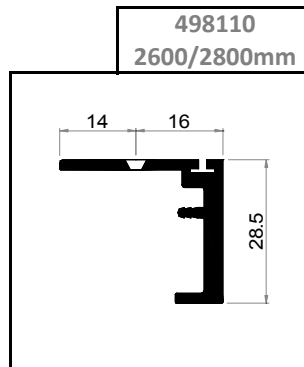

<p>868932</p> 			<p>Recessed Handle L44 x H35 X D15</p>
<p>860802</p> 			<p>Recessed handle L224 X H34 X D14</p>
<p>862276</p> 			<p>For glass doors Chrome Polished finish Double sided</p>
<p>861158</p> 			<p>For glass doors Concrete Matt finish Double sided L150 X H31 X D14</p>
<p>861097</p> 			<p>Recess For Timber door Concrete Matt finish Double sided L150 X H32 X D14</p>
<p>860756</p> 			<p>Recess For Timber door Concrete Matt finish Single sided L150 X H38 X D15</p>

Code	Overall Length
180050	480 mm
180900	880 mm
180120	1180 mm

**Material**

Brille Finished Anodised Aluminium

**Contry of Origin**

ITALY

Application Mood

LUCENTE POP	
Code	Length
492350	497mm
492355	547mm
492360	597 mm
492390	897 mm