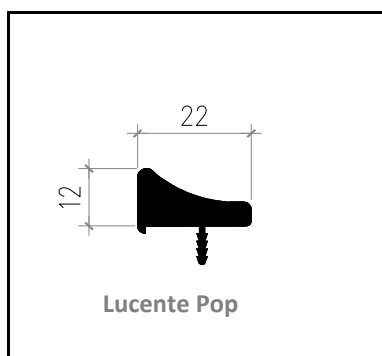

Code	Overall Length
180050	480 mm
180900	880 mm
180120	1180 mm

**Material**

Brille Finished Anodised Aluminium

**Contry of Origin**

ITALY

Application Mood

LUCENTE POP	
Code	Length
492350	497mm
492355	547mm
492360	597 mm
492390	897 mm