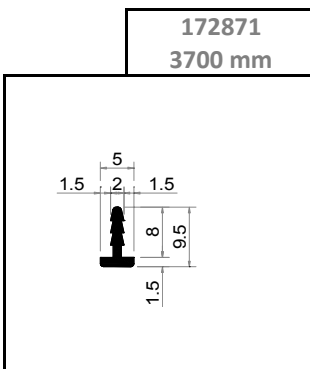

Matt	<b>498018M</b>
Brille	<b>498018B</b>

**HANDY**

Handles for Furniture

**HANDY**

1

867116	160cc		Finish: Stainless steel effect	
860738	160cc		Finish : Nickel matt L170 X H12 X D20	
861060	128cc		Finish : Concrete Matt L153 X H 10 X D19	
877992	192cc		Finish: Stainless steel effect	
878028	128cc		Finish: Stainless steel effect	
878024	224cc			
879916	160CC		Finish: Stainless steel effect	
879925	256CC			

<p>868932</p> 			<p>Recessed Handle L44 x H35 X D15</p>
<p>860802</p> 			<p>Recessed handle L224 X H34 X D14</p>
<p>862276</p> 			<p>For glass doors Chrome Polished finish Double sided</p>
<p>861158</p> 			<p>For glass doors Concrete Matt finish Double sided L150 X H31 X D14</p>
<p>861097</p> 			<p>Recess For Timber door Concrete Matt finish Double sided L150 X H32 X D14</p>
<p>860756</p> 			<p>Recess For Timber door Concrete Matt finish Single sided L150 X H38 X D15</p>

Code	Overall Length
180050	480 mm
180900	880 mm
180120	1180 mm

**Material**

Brille Finished Anodised Aluminium

**Contry of Origin**

ITALY

Application Mood

LUCENTE POP	
Code	Length
492350	497mm
492355	547mm
492360	597 mm
492390	897 mm