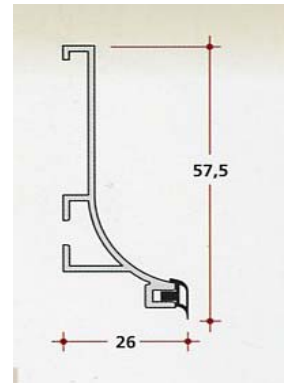

**498300** Matt  
**498301** Brille  
L3900mm

- Features**
- For LED lights insert
- For Laminate Insert : 0.7-0.9mm
- Finish**
- Aluminium Matt
- Length**
- 4100mm
- Fastening**
- System connectors

**Finish**

SS - Stainless Steel Effect  
White - Painted

**Length**

4100mm

**Fastening**

System connectors

**498006 SS**

**498007 SS**

**498006 White**

Code	Overall Length
180050	480 mm
180900	880 mm
180120	1180 mm

**Material**

Brille Finished Anodised Aluminium

**Contry of Origin**

ITALY

Application Mood

LUCENTE POP	
Code	Length
492350	497mm
492355	547mm
492360	597 mm
492390	897 mm