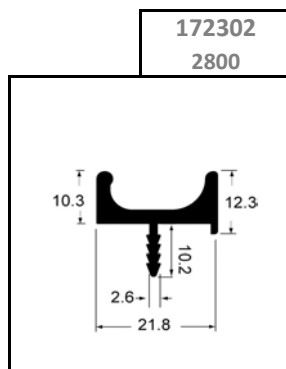

Matt	<b>498018M</b>
Brille	<b>498018B</b>

**HANDY**

Handles for Furniture

**HANDY**

1

867116	160cc		Finish: Stainless steel effect	
860738	160cc		Finish : Nickel matt L170 X H12 X D20	
861060	128cc		Finish : Concrete Matt L153 X H 10 X D19	
877992	192cc		Finish: Stainless steel effect	
878028	128cc		Finish: Stainless steel effect	
878024	224cc			
879916	160CC		Finish: Stainless steel effect	
879925	256CC			

<p>868932</p> 			<p>Recessed Handle L44 x H35 X D15</p>
<p>860802</p> 			<p>Recessed handle L224 X H34 X D14</p>
<p>862276</p> 			<p>For glass doors Chrome Polished finish Double sided</p>
<p>861158</p> 			<p>For glass doors Concrete Matt finish Double sided L150 X H31 X D14</p>
<p>861097</p> 			<p>Recess For Timber door Concrete Matt finish Double sided L150 X H32 X D14</p>
<p>860756</p> 			<p>Recess For Timber door Concrete Matt finish Single sided L150 X H38 X D15</p>

Code	Overall Length
180050	480 mm
180900	880 mm
180120	1180 mm

**Material**

Brille Finished Anodised Aluminium

**Contry of Origin**

ITALY

Application Mood

LUCENTE POP	
Code	Length
492350	497mm
492355	547mm
492360	597 mm
492390	897 mm