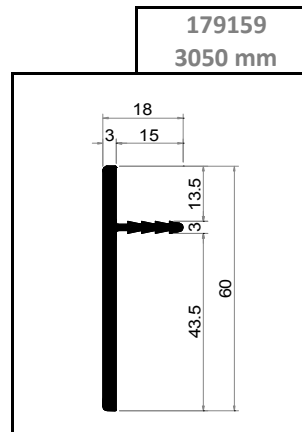

<p>868932</p> 			<p>Recessed Handle L44 x H35 X D15</p>
<p>860802</p> 			<p>Recessed handle L224 X H34 X D14</p>
<p>862276</p> 			<p>For glass doors Chrome Polished finish Double sided</p>
<p>861158</p> 			<p>For glass doors Concrete Matt finish Double sided L150 X H31 X D14</p>
<p>861097</p> 			<p>Recess For Timber door Concrete Matt finish Double sided L150 X H32 X D14</p>
<p>860756</p> 			<p>Recess For Timber door Concrete Matt finish Single sided L150 X H38 X D15</p>

Code	Overall Length
180050	480 mm
180900	880 mm
180120	1180 mm

**Material**

Brille Finished Anodised Aluminium

**Contry of Origin**

ITALY

Application Mood

LUCENTE POP	
Code	Length
492350	497mm
492355	547mm
492360	597 mm
492390	897 mm