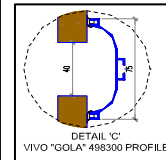

GOLA ALUMINIUM PROFILE HANDLES