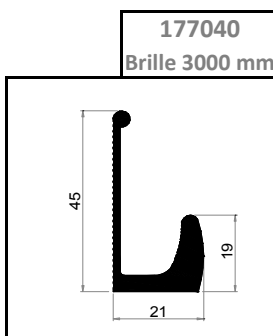

Matt	<b>498018M</b>
Brille	<b>498018B</b>

**HANDY**

Handles for Furniture

**HANDY**

1

867116	160cc		Finish: Stainless steel effect	
860738	160cc		Finish : Nickel matt L170 X H12 X D20	
861060	128cc		Finish : Concrete Matt L153 X H 10 X D19	
877992	192cc		Finish: Stainless steel effect	
878028	128cc		Finish: Stainless steel effect	
878024	224cc			
879916	160CC		Finish: Stainless steel effect	
879925	256CC			

<p>868932</p> 			<p>Recessed Handle L44 x H35 X D15</p>
<p>860802</p> 			<p>Recessed handle L224 X H34 X D14</p>
<p>862276</p> 			<p>For glass doors Chrome Polished finish Double sided</p>
<p>861158</p> 			<p>For glass doors Concrete Matt finish Double sided L150 X H31 X D14</p>
<p>861097</p> 			<p>Recess For Timber door Concrete Matt finish Double sided L150 X H32 X D14</p>
<p>860756</p> 			<p>Recess For Timber door Concrete Matt finish Single sided L150 X H38 X D15</p>

Code	Overall Length
180050	480 mm
180900	880 mm
180120	1180 mm

**Material**

Brille Finished Anodised Aluminium

**Contry of Origin**

ITALY

Application Mood

LUCENTE POP	
Code	Length
492350	497mm
492355	547mm
492360	597 mm
492390	897 mm