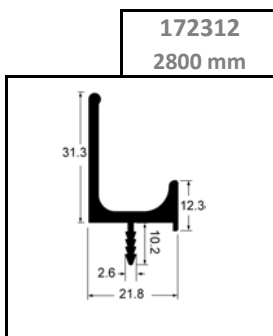

Matt	<b>498018M</b>
Brille	<b>498018B</b>

**HANDY**

Handles for Furniture

**HANDY**

1

867116	160cc		Finish: Stainless steel effect	
860738	160cc		Finish : Nickel matt L170 X H12 X D20	
861060	128cc		Finish : Concrete Matt L153 X H 10 X D19	
877992	192cc		Finish: Stainless steel effect	
878028	128cc		Finish: Stainless steel effect	
878024	224cc			
879916	160CC		Finish: Stainless steel effect	
879925	256CC			

<p>868932</p> 			<p>Recessed Handle L44 x H35 X D15</p>
<p>860802</p> 			<p>Recessed handle L224 X H34 X D14</p>
<p>862276</p> 			<p>For glass doors Chrome Polished finish Double sided</p>
<p>861158</p> 			<p>For glass doors Concrete Matt finish Double sided L150 X H31 X D14</p>
<p>861097</p> 			<p>Recess For Timber door Concrete Matt finish Double sided L150 X H32 X D14</p>
<p>860756</p> 			<p>Recess For Timber door Concrete Matt finish Single sided L150 X H38 X D15</p>

Code	Overall Length
180050	480 mm
180900	880 mm
180120	1180 mm

**Material**

Brille Finished Anodised Aluminium

**Contry of Origin**

ITALY

Application Mood

LUCENTE POP	
Code	Length
492350	497mm
492355	547mm
492360	597 mm
492390	897 mm

## SLEEK 200 300 400

Aluminium Handle Profiles for Cabinet Doors

**SLEEK**  
200/300/400

Manufactured in FRANCE

Application Mood on Cabinet Section

SLEEK 200		SLEEK 300		SLEEK 400	
Code	Length mm	Code	Length mm	Code	Length mm
120030	297	138030	297	160040	397
120040	397	138040	397	160045	447
120045	447	138045	447	160050	497
120050	497	138050	497	160060	597
120060	597	138060	597		
120080	797	138080	797		
120090	897	138090	897		
120120	1197	138120	1197		
		138250	2500		