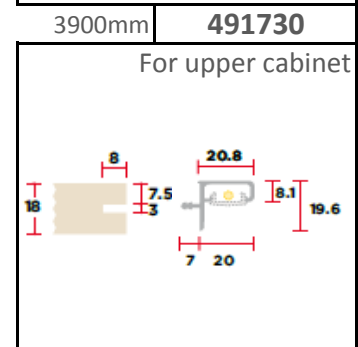

**498300** Matt  
**498301** Brille  
L3900mm

- Features**
- For LED lights insert
- For Laminate Insert : 0.7-0.9mm
- Finish**
- Aluminium Matt
- Length**
- 4100mm
- Fastening**
- System connectors

**Finish**

Code	Overall Length
180050	480 mm
180900	880 mm
180120	1180 mm

**Material**

Brille Finished Anodised Aluminium

**Contry of Origin**

ITALY

Application Mood

LUCENTE POP	
Code	Length
492350	497mm
492355	547mm
492360	597 mm
492390	897 mm