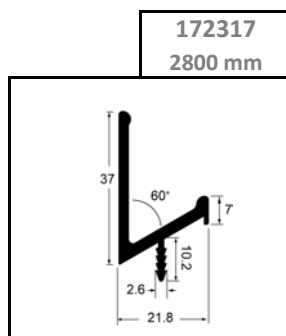

Matt	<b>498018M</b>
Brille	<b>498018B</b>

**HANDY**

Handles for Furniture

**HANDY**

1

867116	160cc		Finish: Stainless steel effect	
860738	160cc		Finish : Nickel matt L170 X H12 X D20	
861060	128cc		Finish : Concrete Matt L153 X H 10 X D19	
877992	192cc		Finish: Stainless steel effect	
878028	128cc		Finish: Stainless steel effect	
878024	224cc			
879916	160CC		Finish: Stainless steel effect	
879925	256CC			

<p>868932</p> 			<p>Recessed Handle L44 x H35 X D15</p>
<p>860802</p> 			<p>Recessed handle L224 X H34 X D14</p>
<p>862276</p> 			<p>For glass doors Chrome Polished finish Double sided</p>
<p>861158</p> 			<p>For glass doors Concrete Matt finish Double sided L150 X H31 X D14</p>
<p>861097</p> 			<p>Recess For Timber door Concrete Matt finish Double sided L150 X H32 X D14</p>
<p>860756</p> 			<p>Recess For Timber door Concrete Matt finish Single sided L150 X H38 X D15</p>

Code	Overall Length
180050	480 mm
180900	880 mm
180120	1180 mm

**Material**

Brille Finished Anodised Aluminium

**Contry of Origin**

ITALY

Application Mood

LUCENTE POP	
Code	Length
492350	497mm
492355	547mm
492360	597 mm
492390	897 mm