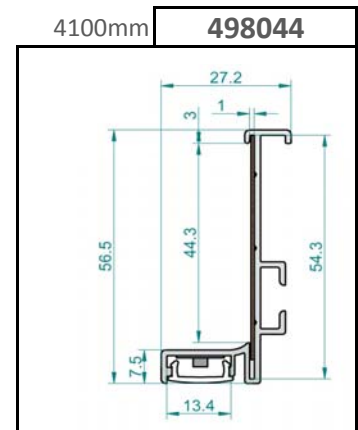

**498300** Matt  
**498301** Brille  
L3900mm

- Features**
- For LED lights insert
- For Laminate Insert : 0.7-0.9mm
- Finish**
- Aluminium Matt
- Length**
- 4100mm
- Fastening**
- System connectors

**Finish**

SS - Stainless Steel Effect  
White - Painted

**Length**

4100mm

**Fastening**

System connectors

**498006 SS**

**498007 SS**

**498006 White**

Code	Overall Length
180050	480 mm
180900	880 mm
180120	1180 mm

**Material**

Brille Finished Anodised Aluminium

**Contry of Origin**

ITALY

Application Mood

LUCENTE POP	
Code	Length
492350	497mm
492355	547mm
492360	597 mm
492390	897 mm

## SLEEK 200 300 400

Aluminium Handle Profiles for Cabinet Doors

**SLEEK**  
200/300/400

Manufactured in FRANCE

Application Mood on Cabinet Section

SLEEK 200		SLEEK 300		SLEEK 400	
Code	Length mm	Code	Length mm	Code	Length mm
120030	297	138030	297	160040	397
120040	397	138040	397	160045	447
120045	447	138045	447	160050	497
120050	497	138050	497	160060	597
120060	597	138060	597		
120080	797	138080	797		
120090	897	138090	897		
120120	1197	138120	1197		
		138250	2500		