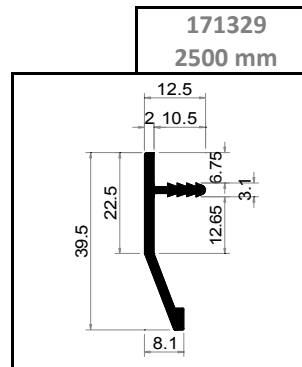

<p>868932</p> 			<p>Recessed Handle L44 x H35 X D15</p>
<p>860802</p> 			<p>Recessed handle L224 X H34 X D14</p>
<p>862276</p> 			<p>For glass doors Chrome Polished finish Double sided</p>
<p>861158</p> 			<p>For glass doors Concrete Matt finish Double sided L150 X H31 X D14</p>
<p>861097</p> 			<p>Recess For Timber door Concrete Matt finish Double sided L150 X H32 X D14</p>
<p>860756</p> 			<p>Recess For Timber door Concrete Matt finish Single sided L150 X H38 X D15</p>

Code	Overall Length
180050	480 mm
180900	880 mm
180120	1180 mm

**Material**

Brille Finished Anodised Aluminium

**Contry of Origin**

ITALY

Application Mood

LUCENTE POP	
Code	Length
492350	497mm
492355	547mm
492360	597 mm
492390	897 mm