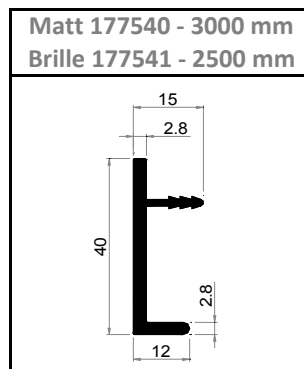

<p>868932</p> 			<p>Recessed Handle L44 x H35 X D15</p>
<p>860802</p> 			<p>Recessed handle L224 X H34 X D14</p>
<p>862276</p> 			<p>For glass doors Chrome Polished finish Double sided</p>
<p>861158</p> 			<p>For glass doors Concrete Matt finish Double sided L150 X H31 X D14</p>
<p>861097</p> 			<p>Recess For Timber door Concrete Matt finish Double sided L150 X H32 X D14</p>
<p>860756</p> 			<p>Recess For Timber door Concrete Matt finish Single sided L150 X H38 X D15</p>

Code	Overall Length
180050	480 mm
180900	880 mm
180120	1180 mm

**Material**

Brille Finished Anodised Aluminium

**Contry of Origin**

ITALY

Application Mood

LUCENTE POP	
Code	Length
492350	497mm
492355	547mm
492360	597 mm
492390	897 mm