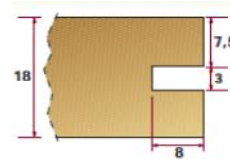

491717 Matt
L3900mm