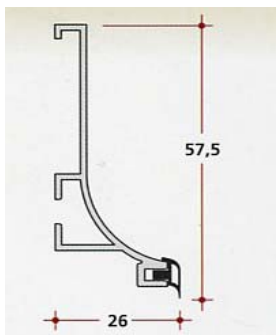

**498103** End Caps

**498105** End Caps

Brille **498101**

Brille **498001**  
Matt **498000**

Brille **498301**  
Matt **498300**

L4200mm

Matt	<b>498012M</b>
Brille	<b>498012B</b>

L4200mm

<p>868932</p> 			<p>Recessed Handle L44 x H35 X D15</p>
<p>860802</p> 			<p>Recessed handle L224 X H34 X D14</p>
<p>862276</p> 			<p>For glass doors Chrome Polished finish Double sided</p>
<p>861158</p> 			<p>For glass doors Concrete Matt finish Double sided L150 X H31 X D14</p>
<p>861097</p> 			<p>Recess For Timber door Concrete Matt finish Double sided L150 X H32 X D14</p>
<p>860756</p> 			<p>Recess For Timber door Concrete Matt finish Single sided L150 X H38 X D15</p>

Code	Overall Length
180050	480 mm
180900	880 mm
180120	1180 mm

**Material**

Brille Finished Anodised Aluminium

**Contry of Origin**

ITALY

Application Mood

LUCENTE POP	
Code	Length
492350	497mm
492355	547mm
492360	597 mm
492390	897 mm