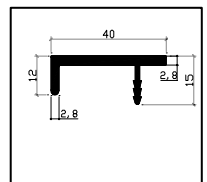

GOLA ALUMINIUM PROFILE HANDLES